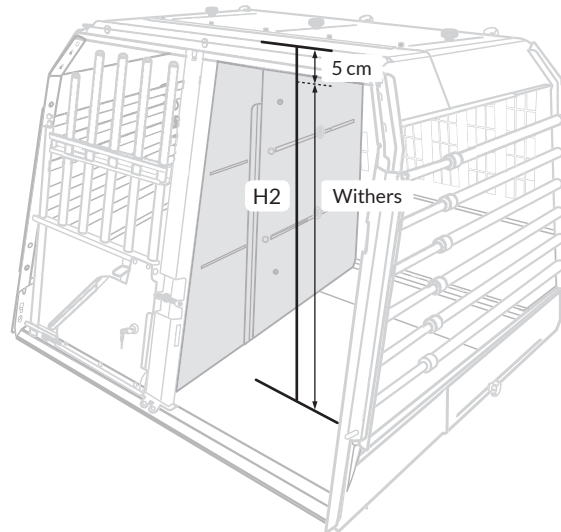

## Size advice

We can only give an indication on which VarioCage that suits your dog.

Your dog's height plus 5 cm gives recommended minimum internal height of the cage. See the height H2.

Each happy dog + human has special needs. Make sure that the chosen VarioCage model fits your dog prior to purchase. Visit an authorized dealer for the best assistance and guidance.

Withers plus 5 cm gives the lowest H2

H2	MODEL - 3G VARIOCAGE	ART NR	ABBR
82,5 cm	Double maximum . . . . .	00369	(DMax)
82,5 cm	Single maximum . . . . .	00381	(SMax)
76 cm	Double XXL+ . . . . .	00382	(DXXL+)
76 cm	Single XXL+ . . . . .	00378	(SXXL+)
69,5 cm	Double XXL . . . . .	00365	(DXXL)
69,5 cm	Double XL . . . . .	00364	(DXL)
69,5 cm	Single XL . . . . .	00380	(SXL)
67 cm	Double L+ . . . . .	00362	(DL+)
67 cm	Single L+ . . . . .	00379	(SL+)
63 cm	Double L . . . . .	00361	(DL)
63 cm	Double M . . . . .	00383	(DM)
63 cm	Single L . . . . .	00363	(SL)
63 cm	Compact XL . . . . .	00368	(CSXL)
63 cm	Compact L . . . . .	00367	(CSL)
57 cm	Double S . . . . .	00377	(DS)
57 cm	Single XS . . . . .	00376	(SXS)
43,5 cm	Minimax XL . . . . .	00366	(MXL)
43,5 cm	Minimax L . . . . .	00390	(ML)

minimax

compact

original single

original double